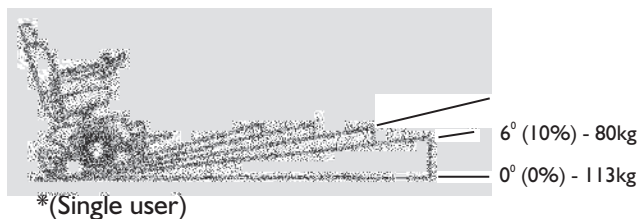

Shoprider

SHOPRIDER®
www.shoprider.com.au *mobility*

COMO

The SHOPRIDER™ **COMO** portable powerchair is a well featured powerchair that offers the user the ability to easily fold and transport by using quick disconnect levers in seconds. The **COMO** features a comfortable mid back seat, adjustable height armrests, easy to use joy stick control and when combined with the powerful motors it will deliver outstanding safety & comfort.

SPECIFICATIONS

SPECIFICATIONS	COMO
Length	725mm
Width	545mm
Height	1180mm
Battery Capacity	12 Amp
#Maximum Range	up to 16km
Maximum Load Single User*	113Kgs
Charger on board	2Amp
Motor Size	0.50hp
Maximum Speed	5-6Kph
*Safe Climbing Angle	6 Degrees
*Max Climbing Angle	6 Degrees
Turning Radius	685mm
Wheel Size:	
- Front Caster	2 x 155mm
- Rear Caster	2 x 2 mm

FEATURES

- 12amp SLA Battery
- Mid Back Captain Seat
- Variable seat height
- Adjustable arm rests
- Controller interchangeable
- Free wheel device
- Easy Dismantle for Transport
- Total Weight 47.4kg
- Largest weight 18.4kg in batts front Chassis

Driver weight may exceed weight of unit.
Reduce speed when turning.

IMPORTANT: Always be sure to read your owner's manual thoroughly before operating your machine.

Driving range varies with the factors shown below

- (1) The weight of the occupant
- (2) Level ground & Ambient temperature
- (3) Battery condition / Type of charger
- (4) Driving Style

COMO

SHOPRIDER®
www.shoprider.com.au *mobility*

Your Authorised dealer

For your nearest Distributor call 1800 672 633
Or visit our Web Site at www.shoprider.com.au