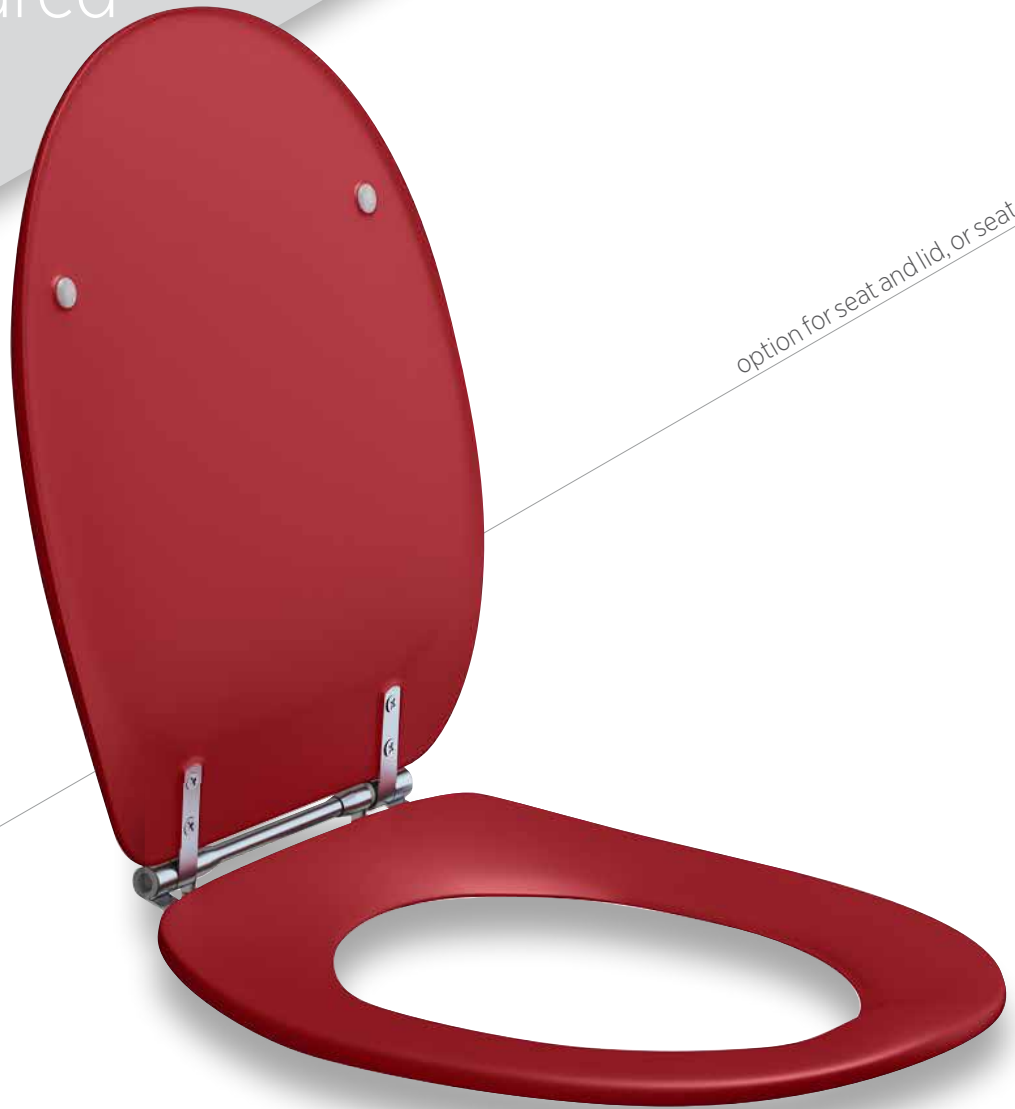

# Dania Coloured Toilet Seats

Available in three colours

option for seat and lid, or seat only

A range of Dania plastic toilet seats available in a variety of colours, ideally suited to dementia patients. Fitted onto any standard toilet pan to replace the standard seat, these colourful seats help to provide a colour contrast with the white pan or wall for people with dementia or vision impairment.

Contrast is accepted as one of the most important aspects in a dementia care support environment, and these coloured toilet seats can help people to more easily locate the toilet.

These ergonomically designed toilet seats are compatible with most toilet pans and suited to most users. The flat-shaped seat facilitates easier sideways transfer for wheelchair users.

The contoured toilet lid is comfortable to sit on when the toilet is not in use, and acts as a backrest when upright.

Available in three colours, with option for seat and lid or seat only.

# Dania Coloured Toilet Seats

ITEM	Toilet Seat with Lid	Toilet Seat without Lid	Toilet Seat with Lid	Toilet Seat without Lid	Coloured Toilet Seat with Lid	Coloured Toilet Seat without Lid
CODE	EP-R37035B84	EP-R27035B84	EP-R37112B84	EP-R27112B84	EP-R37108B84	EP-R27108B84
COLOUR	Red	Red	Anthracite	Anthracite	Blue	Blue
DIMENSIONS	w 370 mm x L 450 mm					
MOUNTING POINTS	120 > 170 mm					
CAPACITY	250 kg					
WARRANTY	3 year					