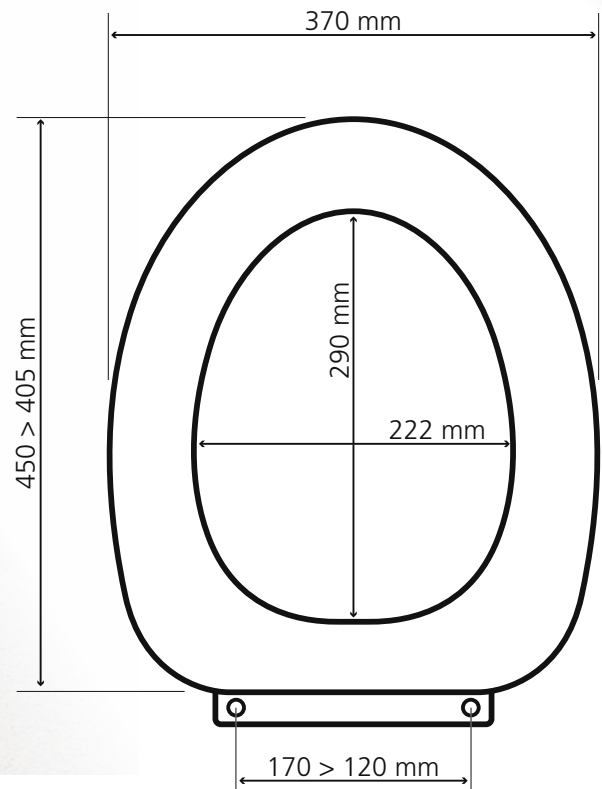

# Dania Coloured Toilet Seats

ITEM	Toilet Seat with Lid	Toilet Seat without Lid	Toilet Seat with Lid	Toilet Seat without Lid	Coloured Toilet Seat with Lid	Coloured Toilet Seat without Lid
CODE	EP-R37035B84	EP-R27035B84	EP-R37112B84	EP-R27112B84	EP-R37108B84	EP-R27108B84
COLOUR	Red	Red	Anthracite	Anthracite	Blue	Blue
DIMENSIONS	w 370 mm x L 450 mm					
MOUNTING POINTS	120 > 170 mm					
CAPACITY	250 kg					
WARRANTY	3 year					