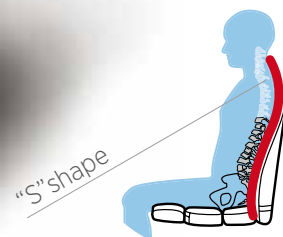

Lowback Backrest Support

Fabric: open weave, non-allergenic brushed nylon

Core: three grades of high-resilient urethane foam

Frame: impact resistant polycarbonate biomechanically moulded

Transforms ordinary chairs into ergonomically correct seating

Removable, adjustable lumbar pad

An award-winning portable backrest that transforms ordinary chairs into ergonomically correct seating to provide relief from back pain.

Unlike ordinary "L" shaped chairs, the "S" shape of this backrest moulds the spine into a more anatomically correct position, helping to enhance overall posture by supporting proper spinal alignment.

- lightweight and portable; includes elastic positioning straps and handle
- unique polycarbonate frame with polyurethane foam gently support natural spine contours

- removable and adjustable lumbar pad for additional, customisable back support
- hypoallergenic brushed nylon cover can be removed and sponge washed
- helps prevent fatigue, provide relief from pain aggravated by poor posture and ease pain caused by spinal disc problems and sciatica