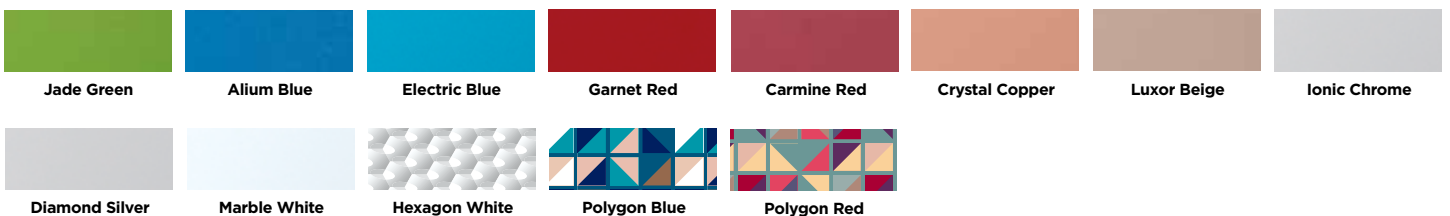

Colour Options:

Colibri:

Leo:

Pegasus Metro, Pegasus Pro, Comet Pro, Comet Alpine +, Comet Ultra:

Whatever your final choice, enjoy the freedom and confidence of being able to get around comfortably and securely.